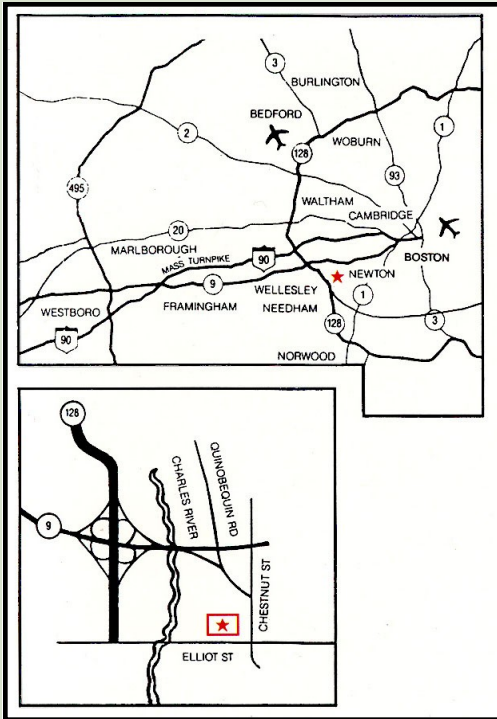

Fax: 781-237-1408

Echo Bridge Office Park, Newton Upper Falls, MA

- Office Park Overlooks Charles River
- Centrally Located
- Locally based Landlord with 35 years experience, that offers quality customer service.
- Unique office setting that makes for a pleasant working environment.
- Abundant parking
- Quick and easy access to Rte. 128 & the Mass Pike