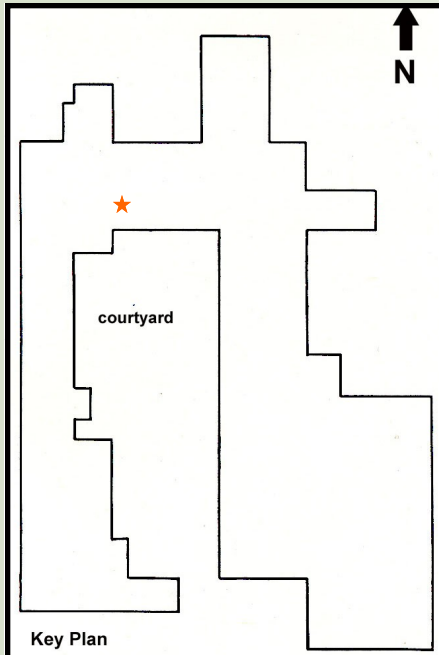

Fax: 781-237-1408

Echo Bridge Office Park, Newton Upper Falls, MA

- Office Park Overlooks Charles River
- Centrally Located
- Locally based Landlord with 35 years experience, that offers quality customer service.
- Unique office setting that makes for a pleasant working environment.
- Abundant parking
- Quick and easy access to Rte. 128 & the Mass Pike