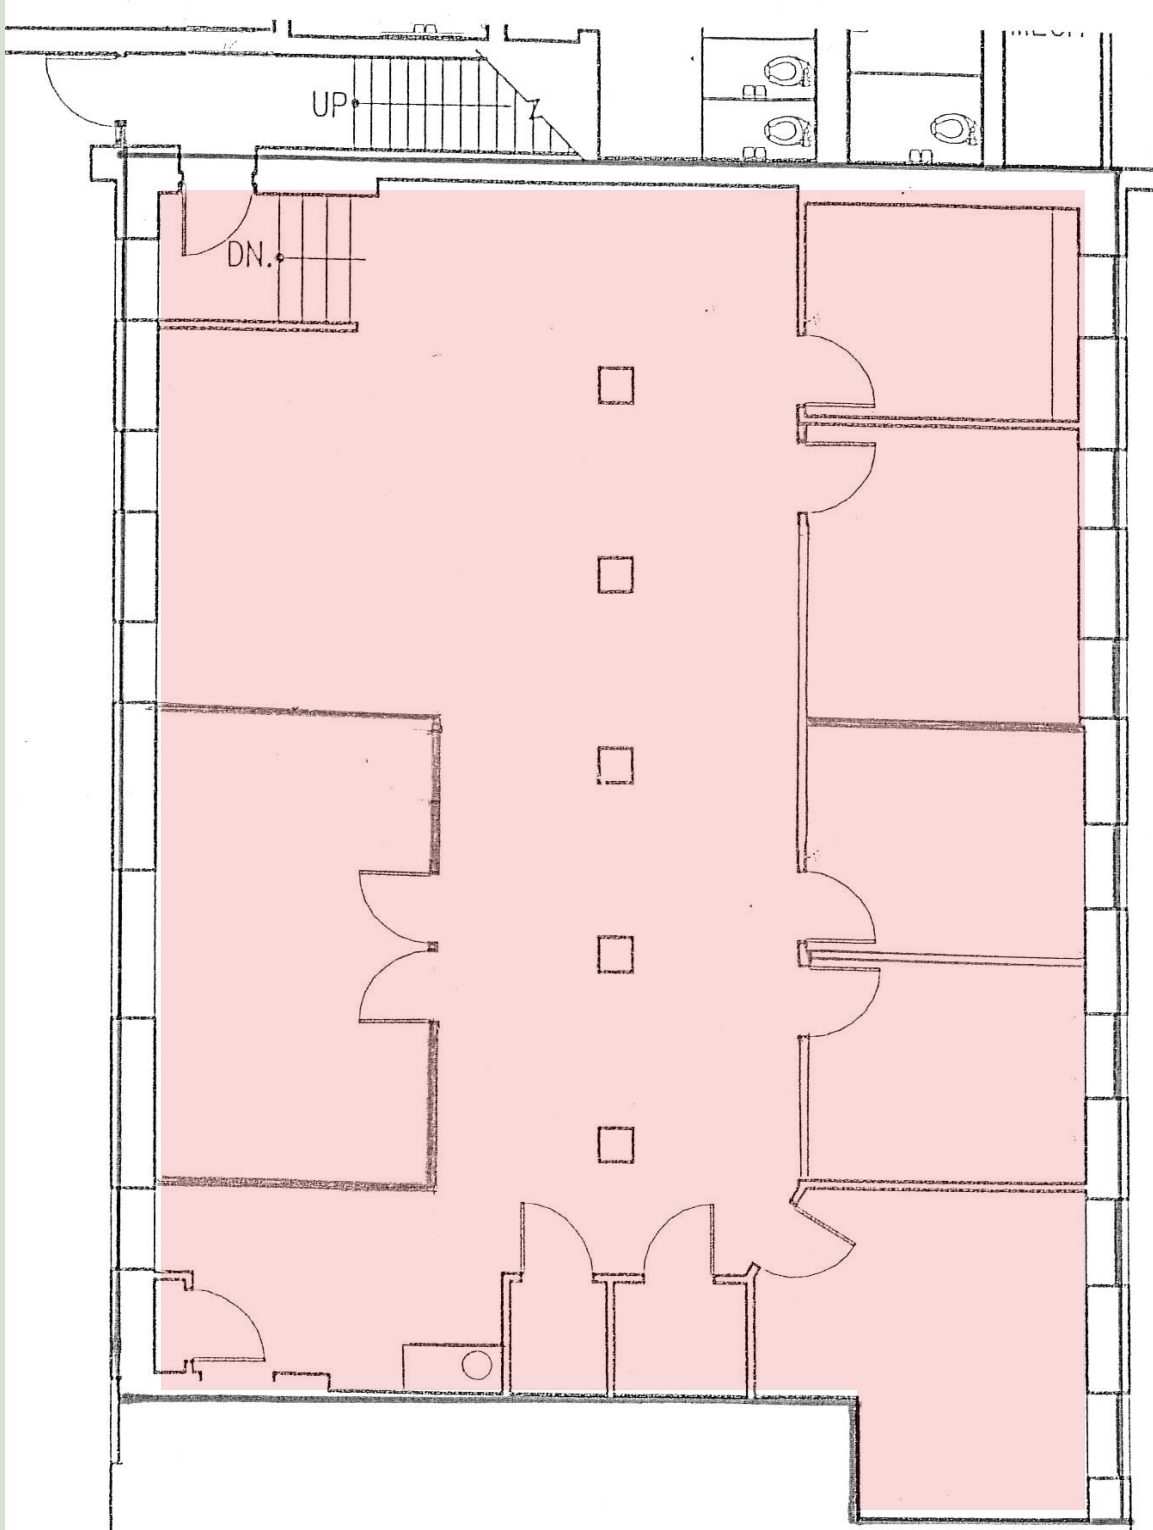

Echo Bridge Office Park 2,245 R.S.F - First Floor

For more information:
781-235-4300
www.haynesmanagement.com